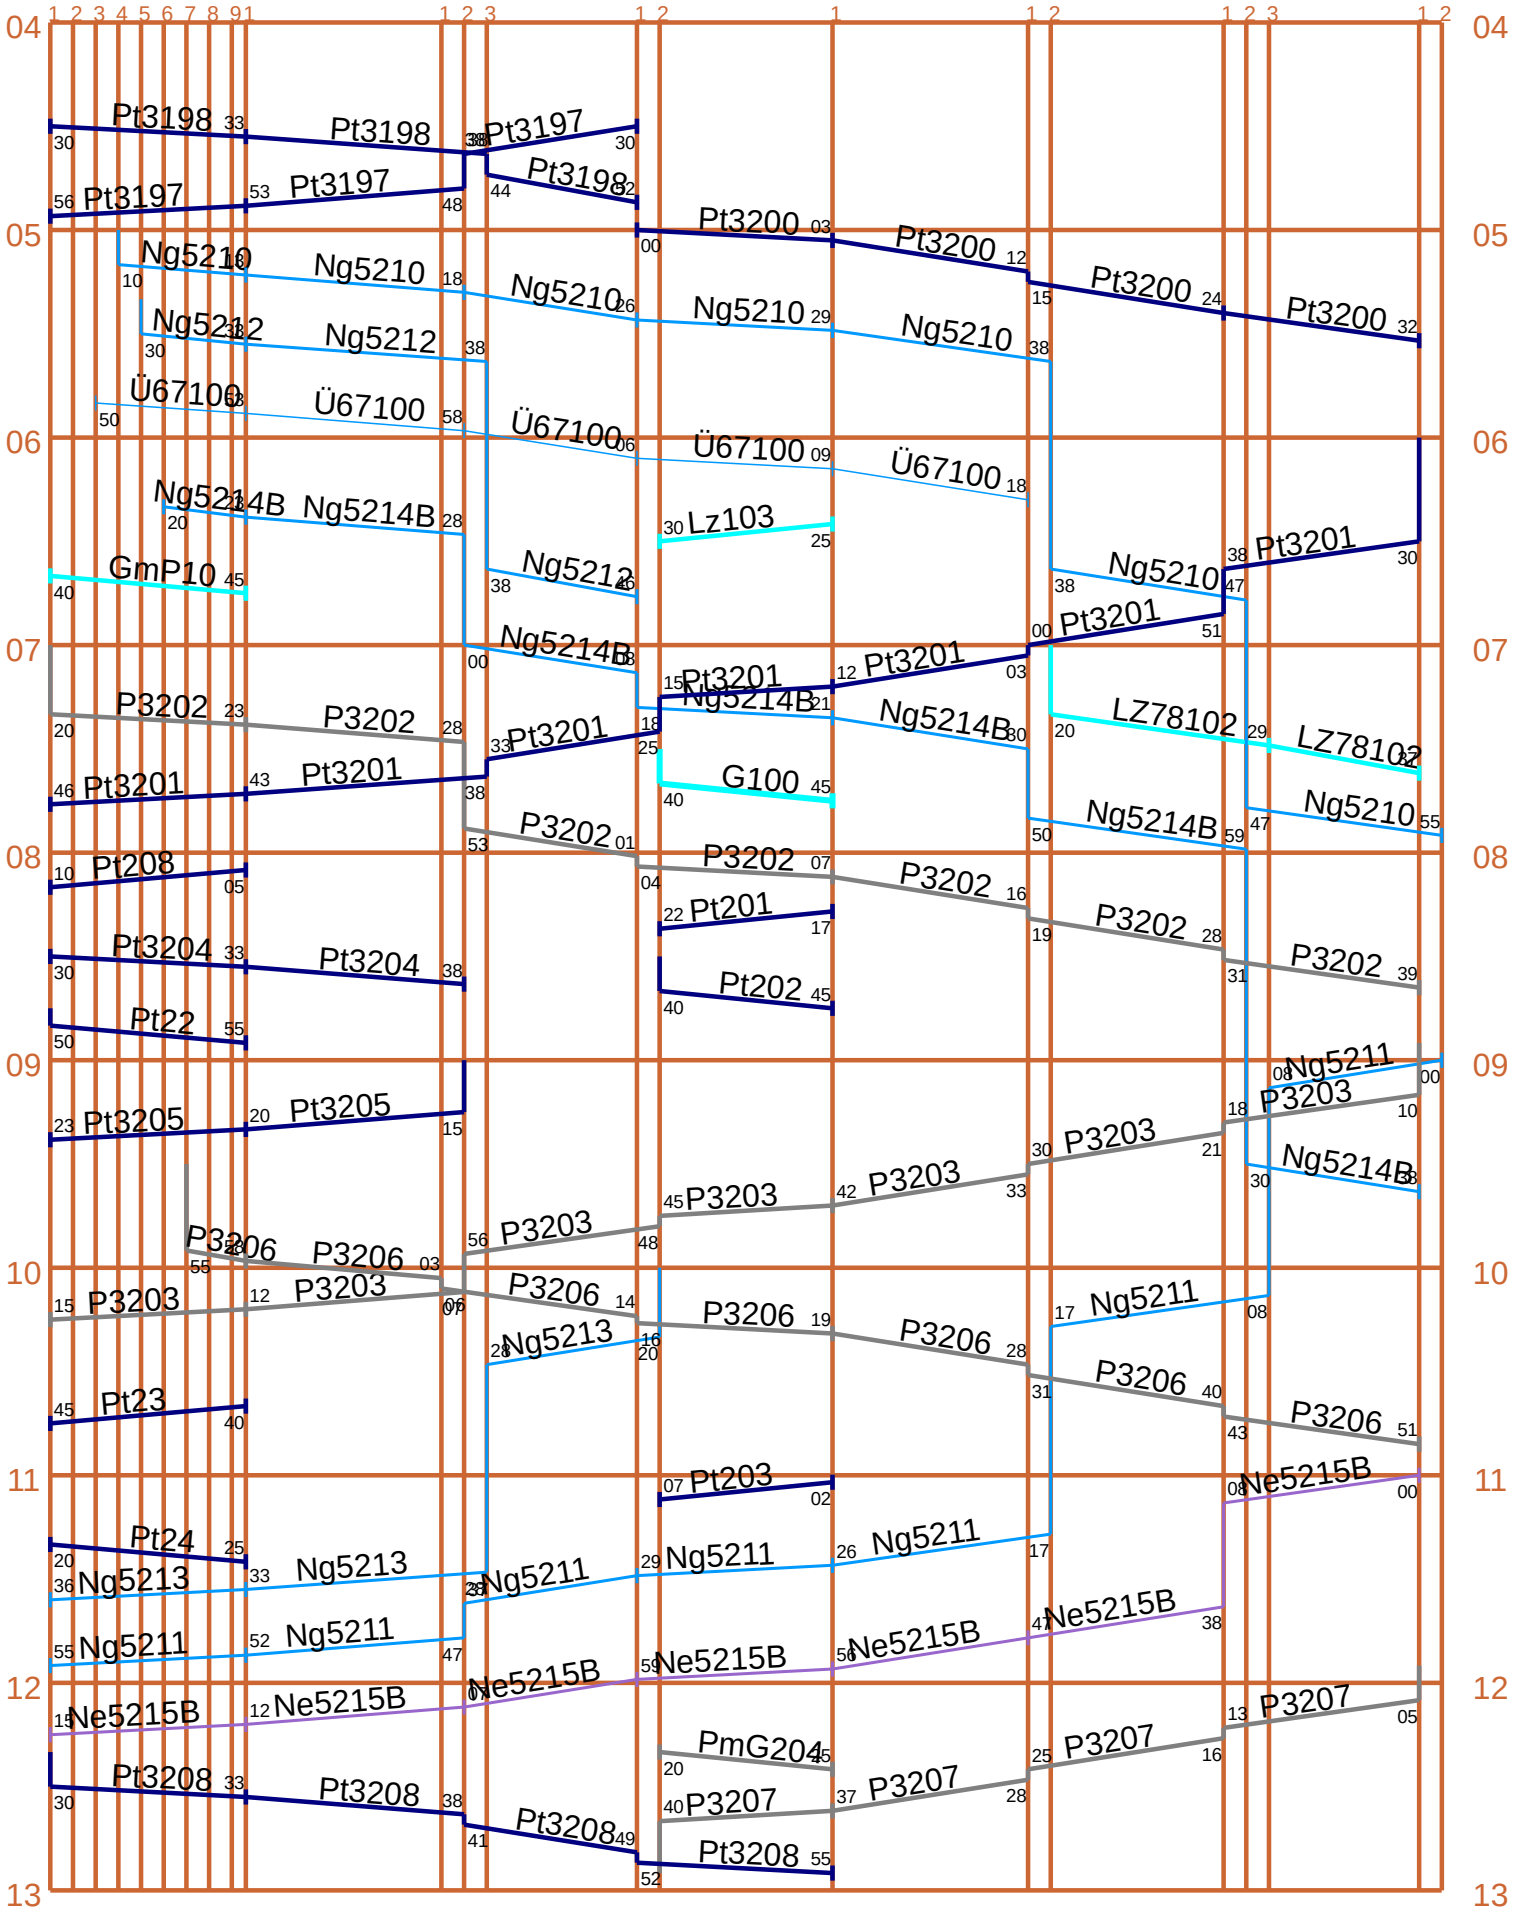

KBS184

HGVH WUR DRM BRX LDT MDS BKR HEZ
KM: 30 KM: 31,0 KM: 35,0 KM: 38,0 KM: 39,0 KM: 43,0 KM: 47,0 KM: 53,0

KBS184

HGVH WUR DRM BRX LDT MDS BKR HEZ
 KM: 30 KM: 31,0 KM: 35,0 KM: 38,0 KM: 39,0 KM: 43,0 KM: 47,0 KM: 53,0